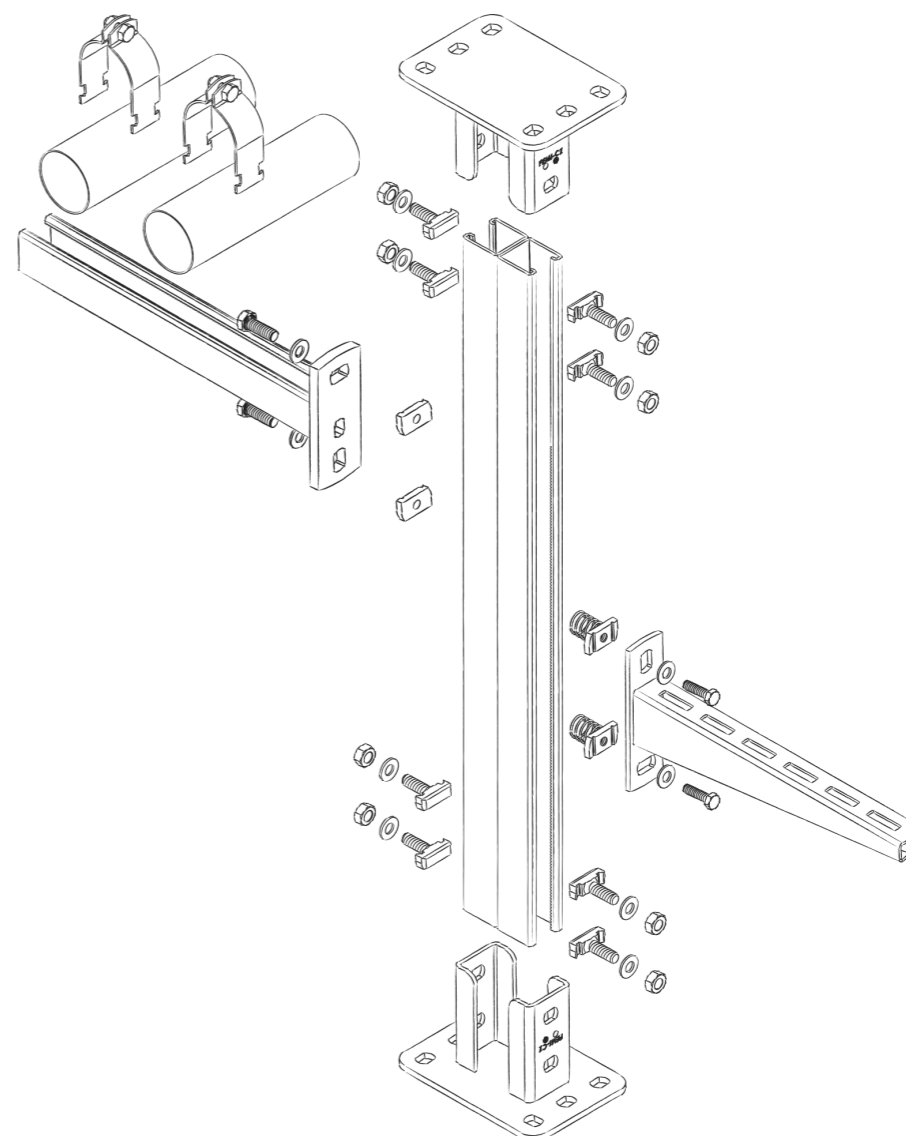

Scegli il profilo e abbina il supporto
Choose the channel and combine the support

 A0S11GXX040Q A0S11GXX050Q		A0S31G3X030Q	30	 A0E21GXX040QQ A0E21GXX050SS
		A0S31G3X035Q	35	
 A0S12GXF030Q A0S12GXH035Q A0S12GXI040Q A0S12GXJ045Q A0S12G XK050Q		A0S32G3F030P	30x30	 A0E22K4F030QS A0E22K4I040QS A0E22K4I040QS A0E22K4J045ST A0E22K4K050ST
		A0S32G3F030Q		
		A0S32G3H035P	35x35	
		A0S32G3H035Q		
		A0S32G3I040Q	40x40	
		A0S32G3J045Q	45x45	
		A0S32G3J045S		
		A0S32G3K050Q	50x50	
A0S32G3K050S				
 A0S13GXE030Q A0S13GXF035Q A0S13GXH040Q A0S13GXI040Q A0S13GXI045Q A0S13GXI050S A0S13GXI060S A0S13G XK070S		A0S33D3E030M	30x25	 A0E23K4E030QS A0E23K4F035QS A0E23K4H040QS A0E23K4I040QS A0E23K4I045ST A0E23K4I050ST A0E23K4I060ST A0E23K7K070ST
		A0S33D3E030P		
		A0S33D3F035P	35x30	
		A0S33G3H040M	40x35	
		A0S33G3H040P		
		A0S33G3H040Q		
		A0S33G3I040M	40x40	
		A0S33G3I045P	45x40	
		A0S33G3I050Q	50x40	
		A0S33G3I060Q	60x40	
A0S33G3I060R				
A0S33G3K070Q	70x50			
A0S33G3K070R				

Scheda
Data sheet

COMPONI LA TUA SOSPENSIONE
COMPOSE YOUR SUSPENSION

Serie FEMI-CZ 0
Series FEMI-CZ 0

SCHEMA DI COMPOSIZIONE DELLA SOSPENSIONE
SUPPORTO ⇒ PROFILO ⇒ MENSOLA ⇒ VITERIA

SUSPENSION COMPOSITION SCHEME
SUPPORT ⇒ CHANNEL ⇒ BRACKET ⇒ SCREWS